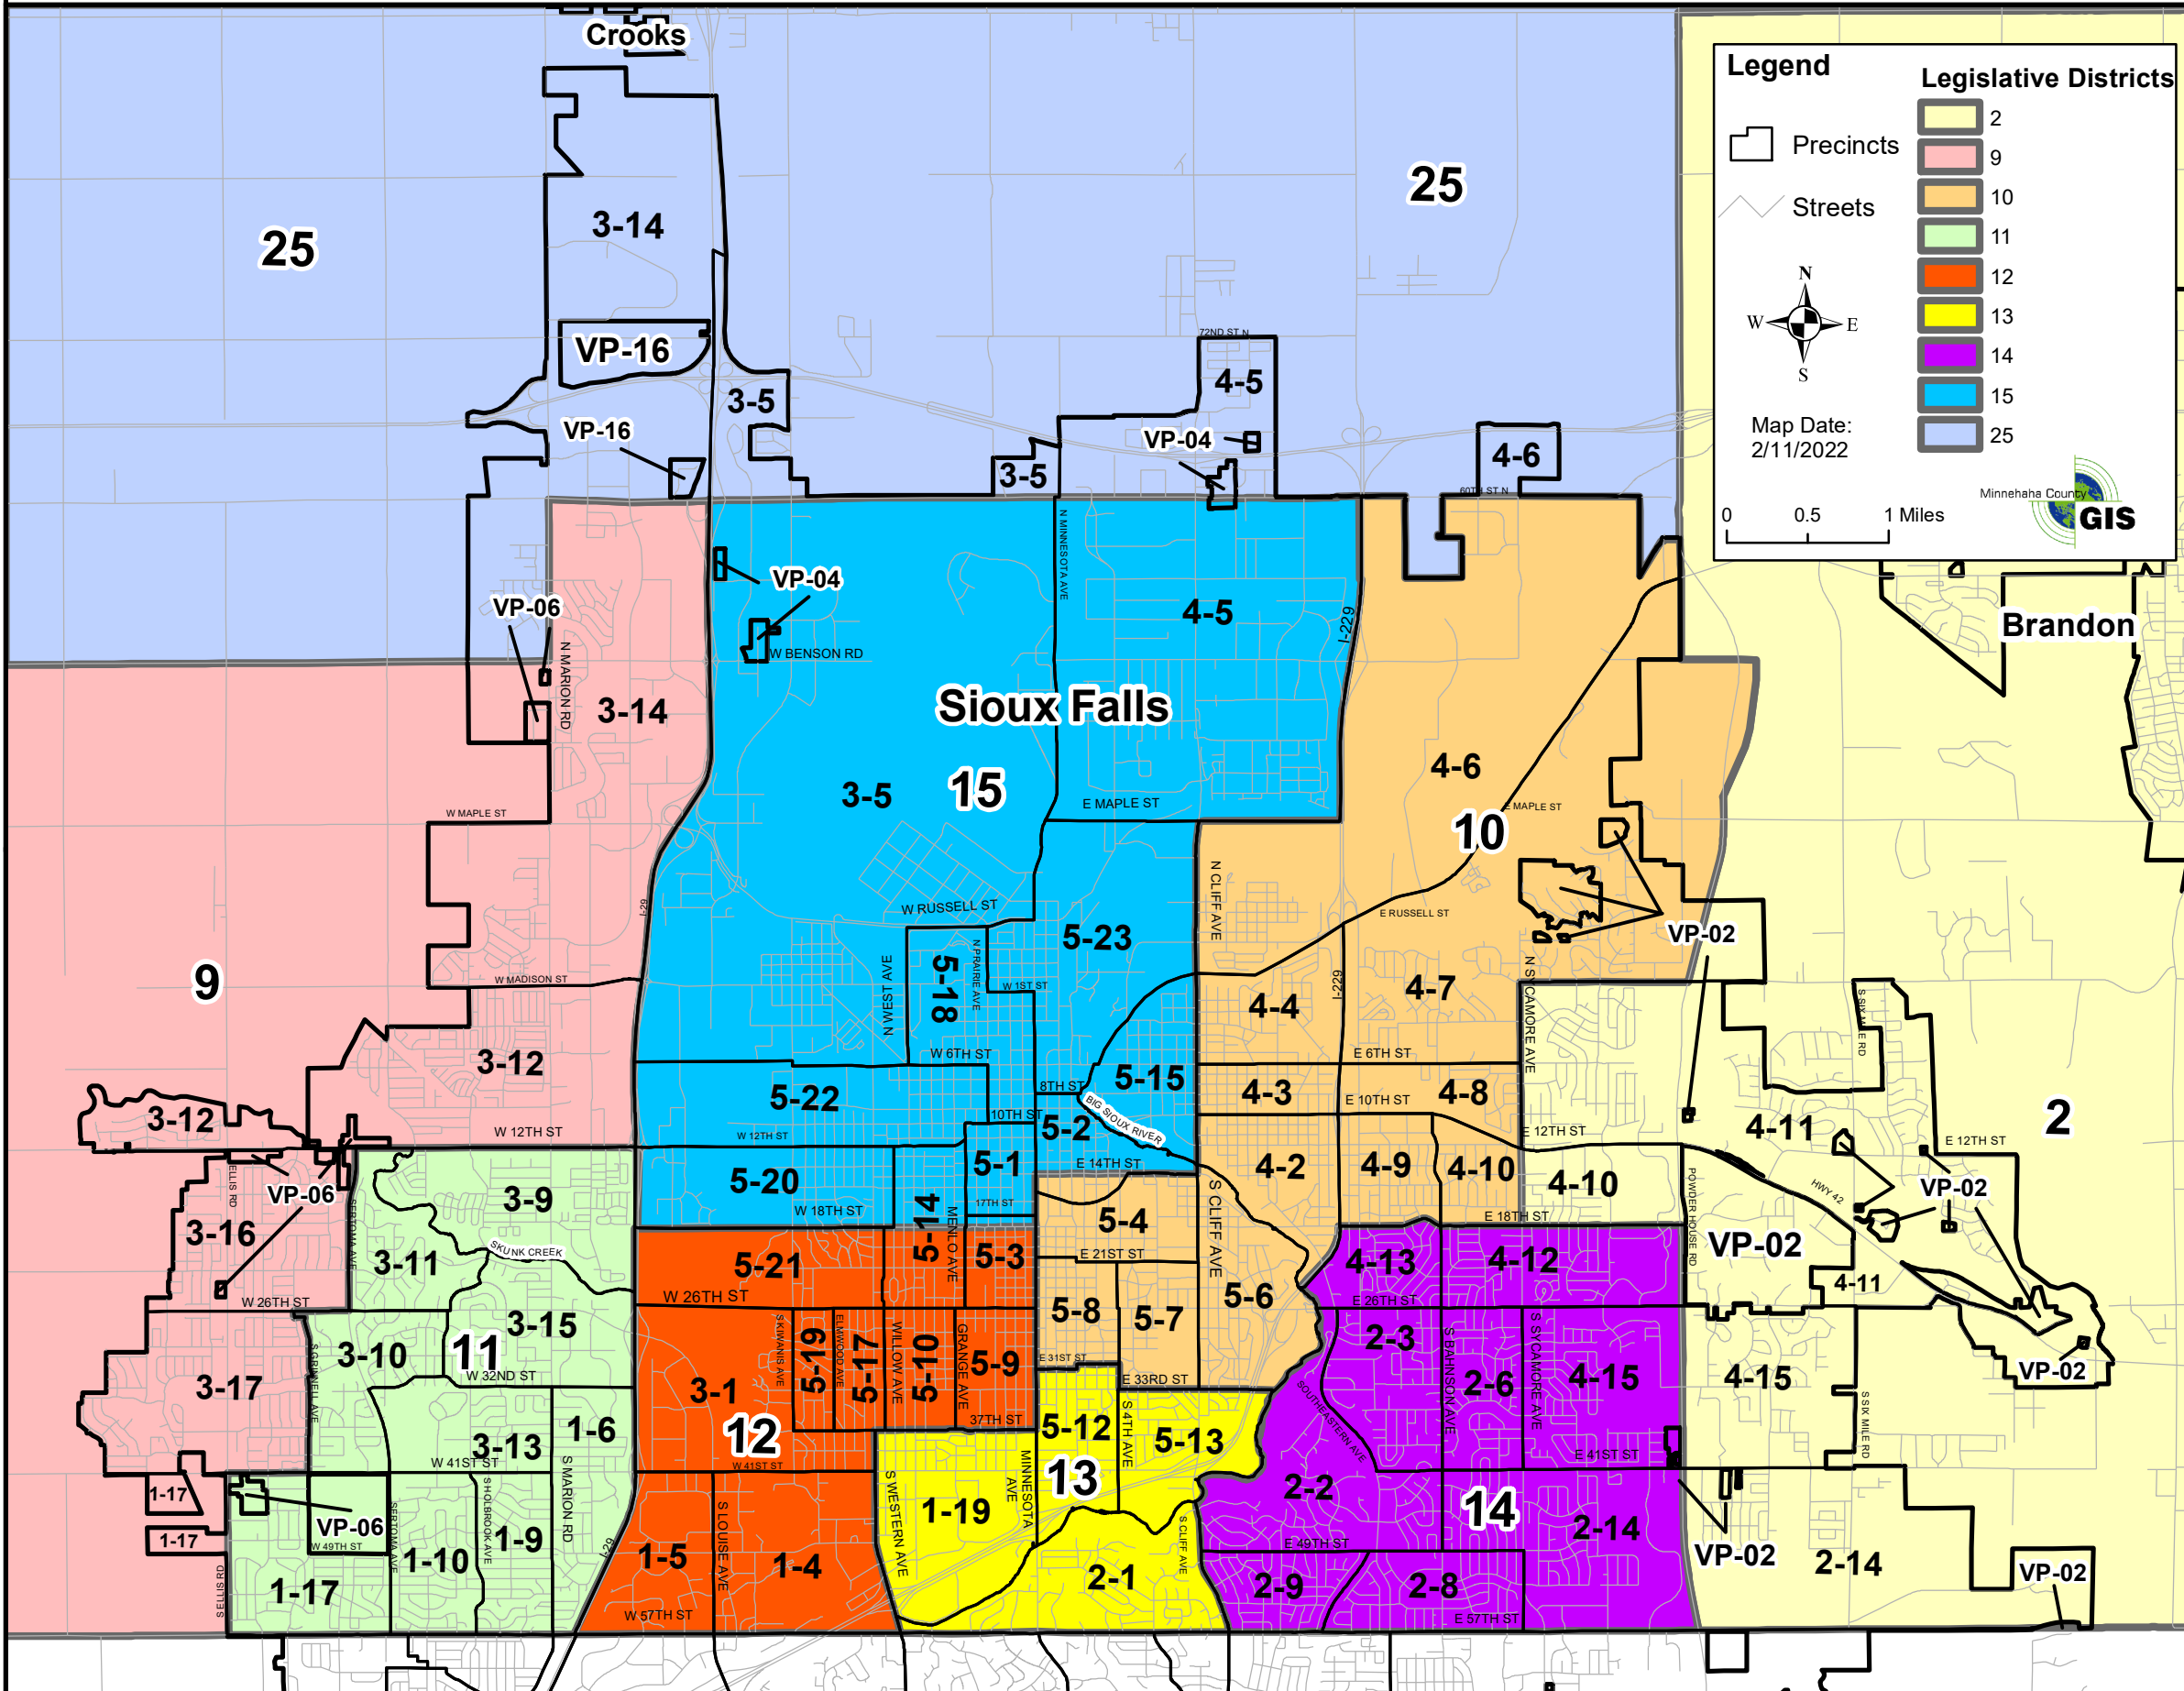

Sioux Falls

Voting Legislative Districts and Precincts

District	Precinct	Polling Location	Address
12	01-04	Active Generations	2300 W 46th St
12	01-05	Active Generations	2300 W 46th St
11	01-06	Sunnycrest United Methodist Church	4801 W 41st St
11	01-09	Peace Lutheran Church	5509 W 41st St
11	01-10	Sioux Falls First Church	6300 W 41st St
9/11	01-17	Sioux Falls First Church	6300 W 41st St
13	01-19	Calvary Chapel Sioux Falls	1605 W 51st St
13	02-01	Calvary Chapel Sioux Falls	1605 W 51st St
14	02-02	Southern Hills United Methodist Church	3400 E 49th St
14	02-03	Morningside Community Center	2400 S Bahnson Ave
14	02-06	Westminster Presbyterian	3801 E 26th St
14	02-08	Gloria Dei Lutheran	5500 E 57th St
14	02-09	Gloria Dei Lutheran	5500 E 57th St
2/14	02-14	Eastside Baptist Church	6101 E 49th St
12	03-01	First Presbyterian Church	2300 S West Ave
15/25	03-05	The Alliance	1600 W Russell St
11	03-09	Good News Church	1800 S Valley View Rd
11	03-10	Memorial Middle School	1401 S Sertoma Ave
11	03-11	Church at the Gate	6820 W 26th St
9	03-12	MariCar Community Center (Hayward)	400 N Valley View Rd
11	03-13	Kuehn Community Center	2801 Valley View Rd
9/25	03-14	Career Technical Education Academy	4700 W Career Cir
11	03-15	St Michael's Catholic Church	1600 S Marion Rd
9	03-16	Memorial Middle School	1401 S Sertoma Ave
9	03-17	Prairie West Library	7630 W 26th St
10	04-02	Emmanuel Baptist Church	1600 E 12th St
10	04-03	East Side Lutheran Church (Barn)	1300 E 10th St
10	04-04	Wesley United Methodist Church	1700 E 6th St
15/25	04-05	Word of Life Pentecostal Church	3513 N 10th Ave
10/25	04-06	Faith Lutheran Church	601 N Cliff Ave
2/10	04-07	Kenny Anderson Community Center	3701 E 3rd St
10	04-08	Kenny Anderson Community Center	3701 E 3rd St
10	04-09	Grace Lutheran Church	3300 E 18th St
2/10	04-10	St. Lambert's Catholic Church	1000 S Bahnson Ave
2	04-11	Wild Flower Presbyterian Church	4800 E 6th St
2/14	04-12	Hilltop United Methodist Church	1312 S Bahnson Ave
14	04-13	Grace Lutheran Church	3300 E 18th St
2/14	04-15	Lord of Life Lutheran Church	2600 S Sycamore Ave
15	05-01	First Lutheran Church	327 S Dakota Ave
10/15	05-02	First Lutheran Church	327 S Dakota Ave
12/15	05-03	Zion Lutheran Church	1400 S Duluth Ave
10	05-04	Dakota Abilities	1116 S 4th Ave
10	05-06	Hope Lutheran	1700 S Cliff Ave
10	05-07	All Souls Church	2222 S Cliff Ave
13	05-08	Instructional Planning Center	201 E 38th St
12	05-09	Our Savior's Lutheran Church	909 W 33rd St
12	05-10	First Presbyterian Church	2300 S West Ave
13	05-12	Instructional Planning Center	201 E 38th St
13	05-13	Instructional Planning Center	201 E 38th St
12/15	05-14	USF Cleveland Development Center	1010 W 26th St
15	05-15	Sioux Falls Main Library	200 N Dakota Ave
12	05-17	Asbury United Methodist Church	2425 S Western Ave
15	05-18	Faith Family Church	127 N Spring Ave
12	05-19	St. Mark's Lutheran Church	2001 S Elmwood Ave
15	05-20	Oyate Community Center (Garfield)	2421 W 15th St
12	05-21	Trinity Baptist Church	2400 W 18th St
15	05-22	The Alliance	1600 W Russell St
15	05-23	Sioux Falls Main Library	200 N Dakota Ave