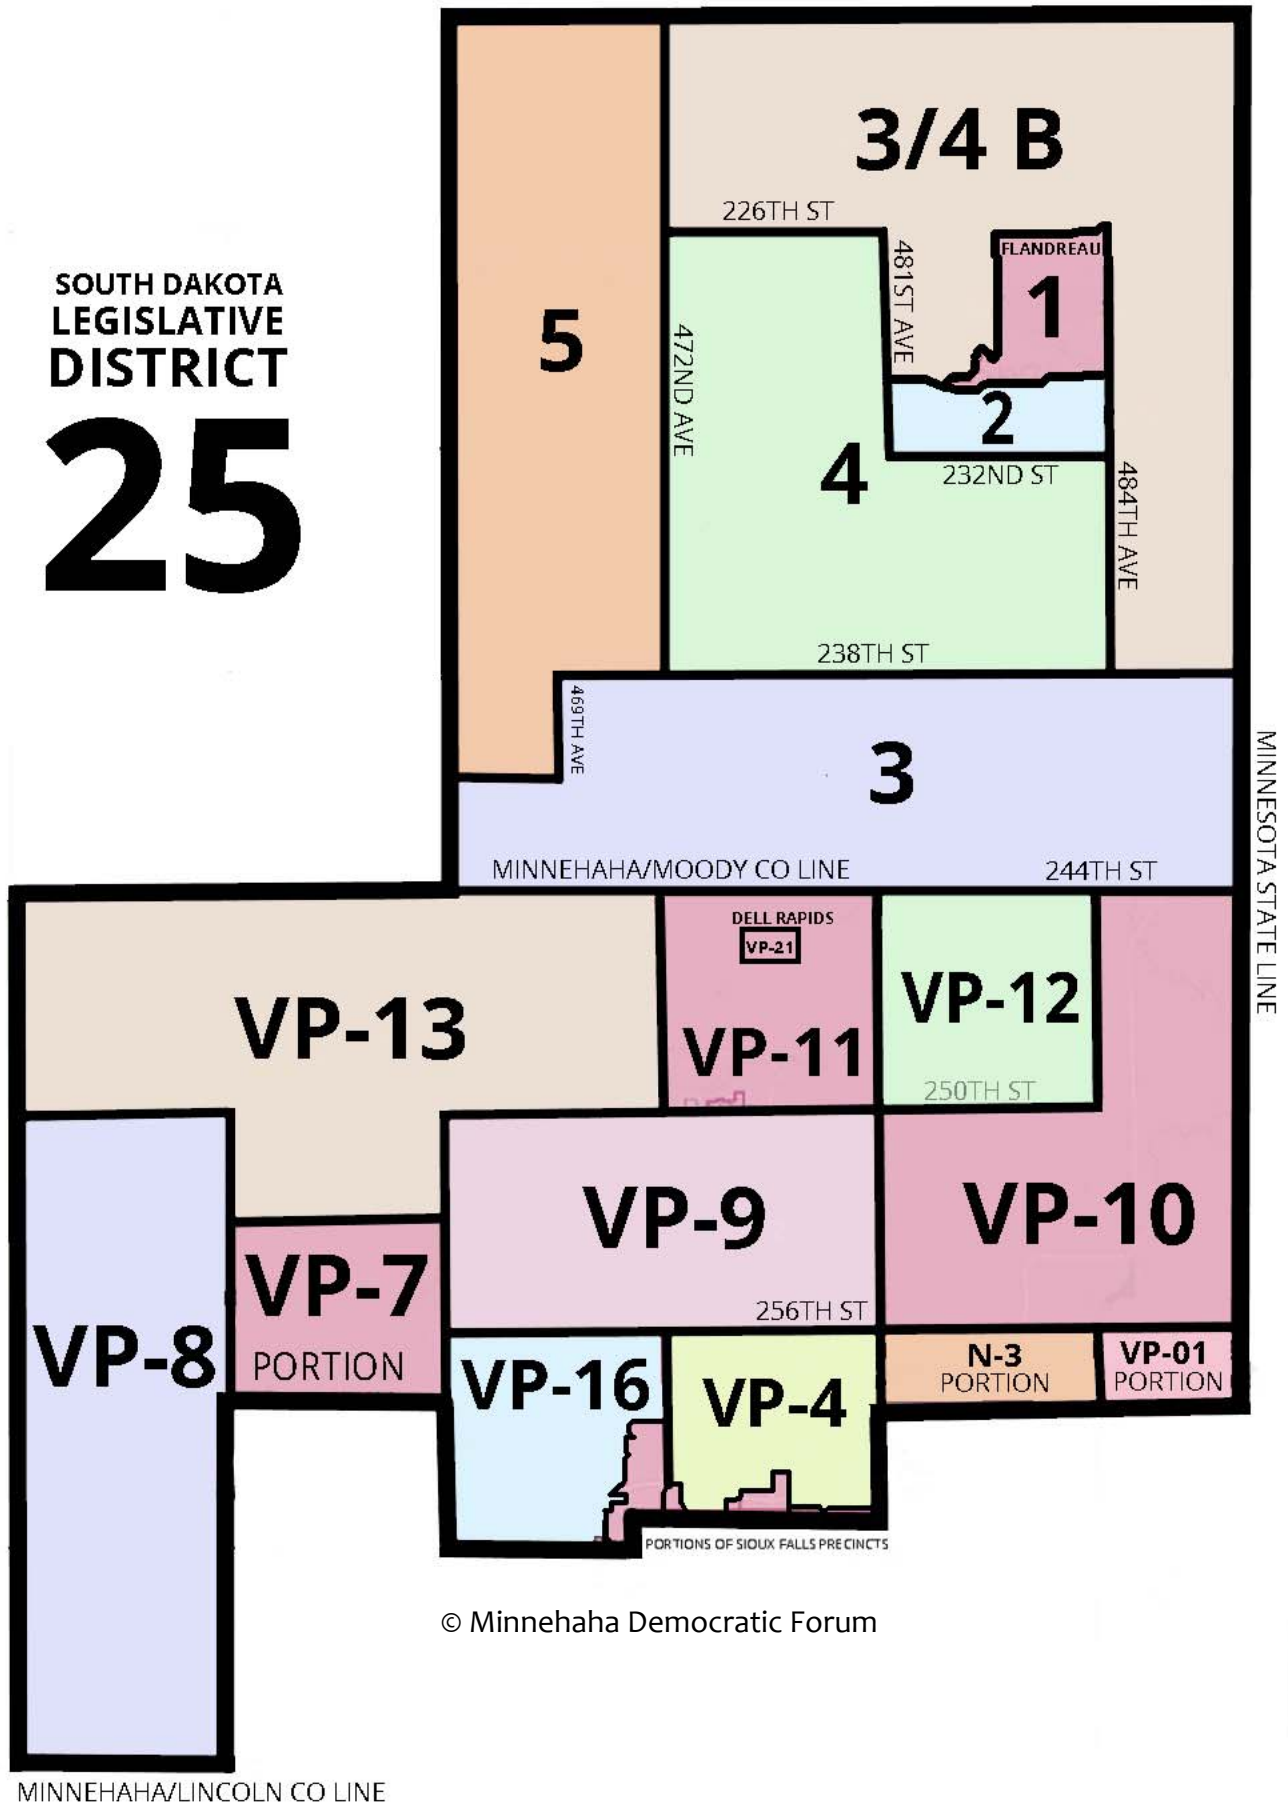

SOUTH DAKOTA
LEGISLATIVE
DISTRICT

25

© Minnehaha Democratic Forum