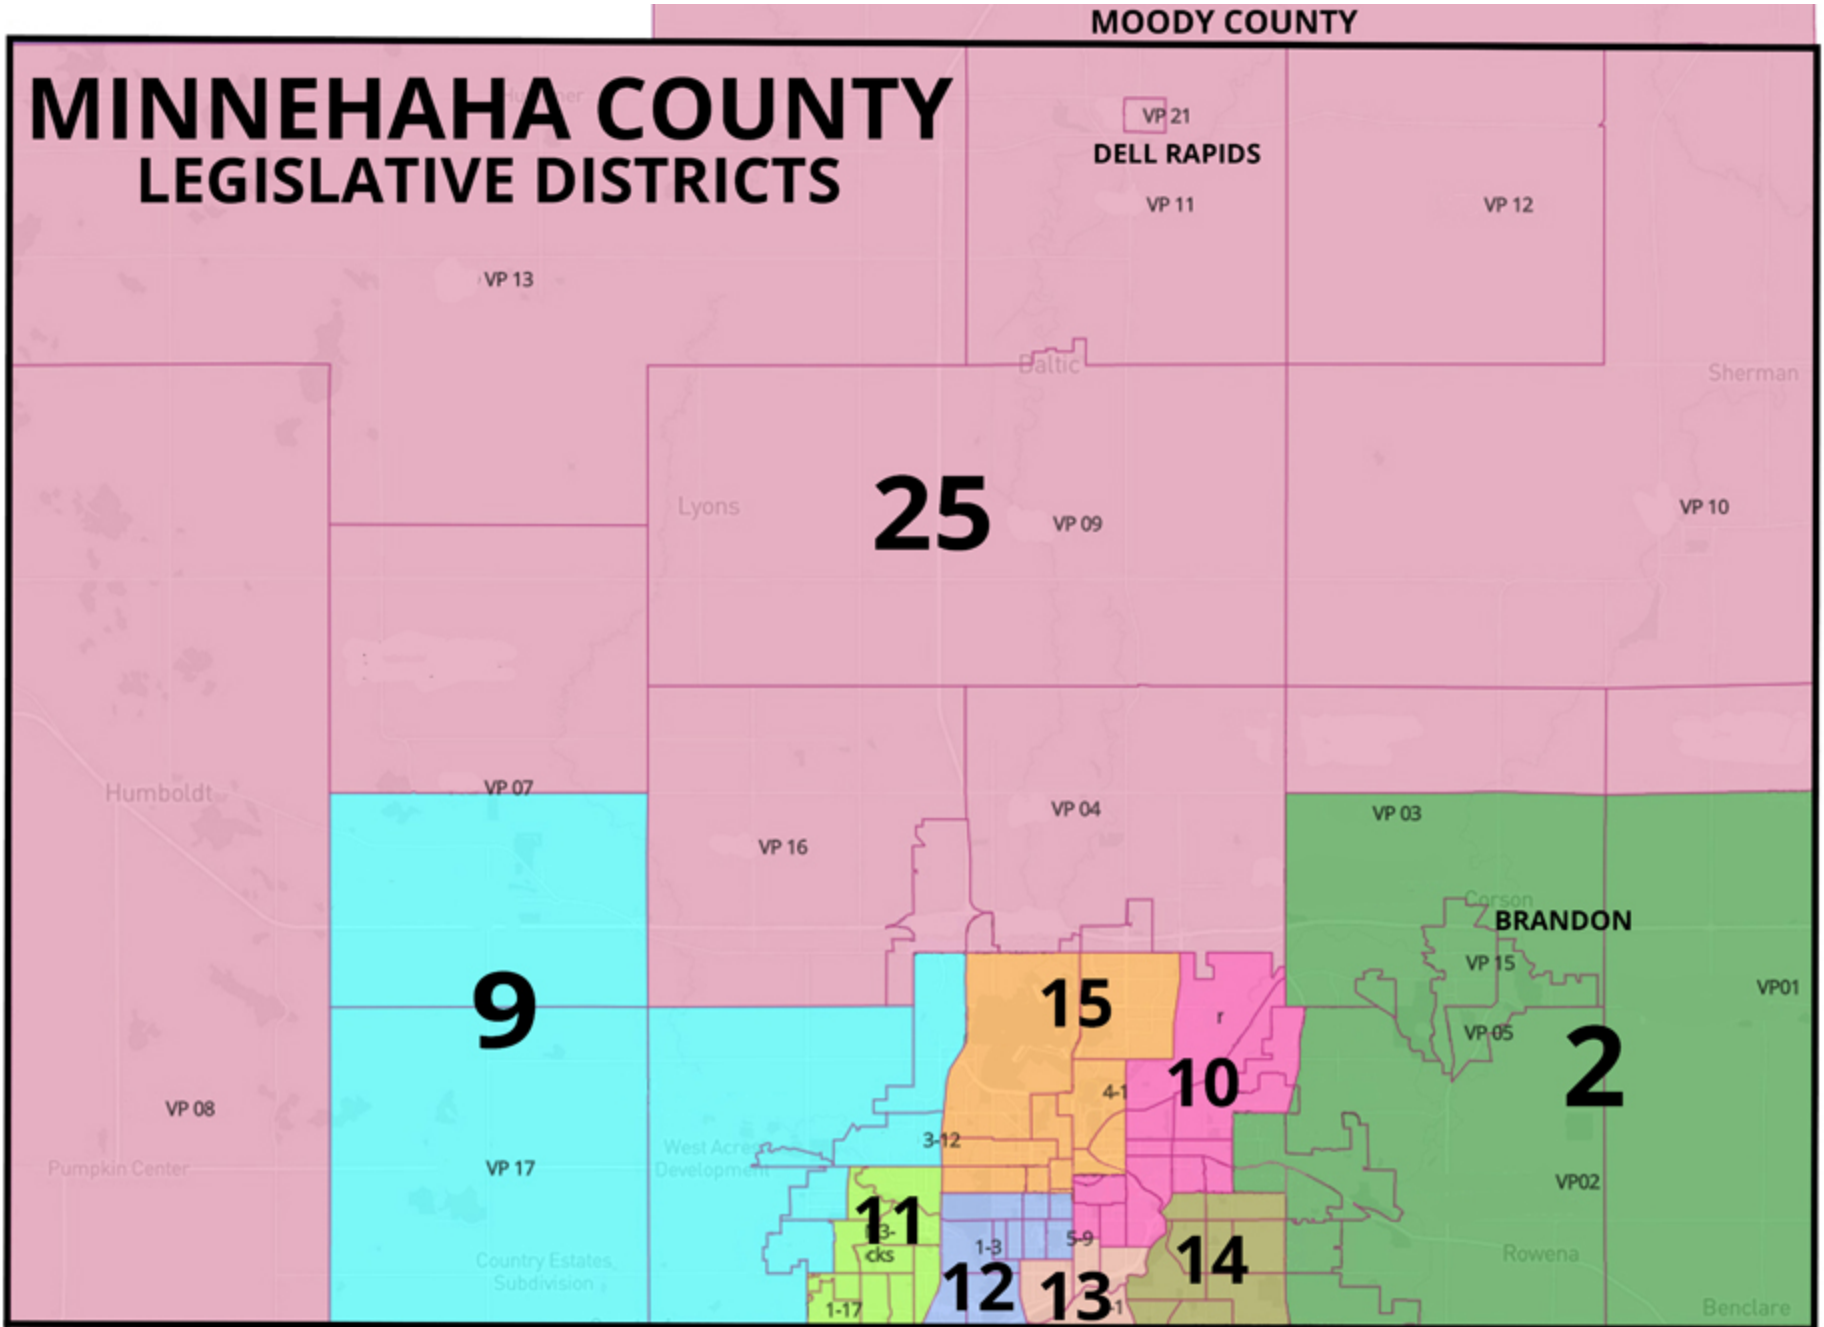

# MINNEHAHA COUNTY LEGISLATIVE DISTRICTS

LINCOLN COUNTY

© Minnehaha Democratic Forum